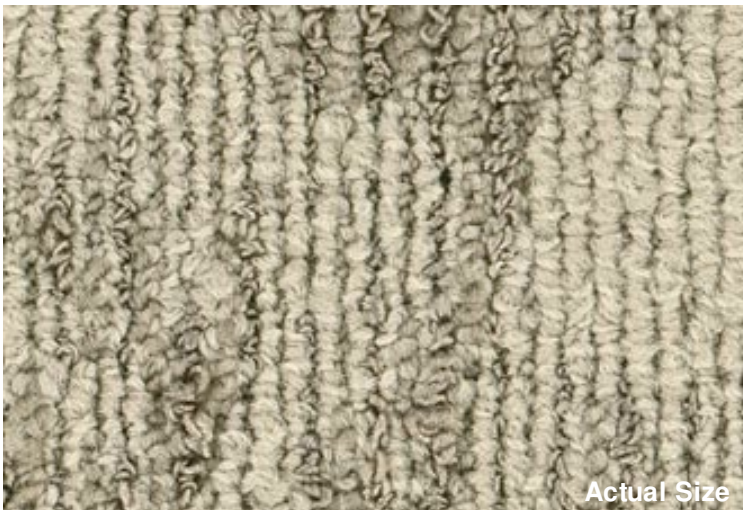

Pattern Reference

Actual Size

Milky Way (7956)

Product Quick Specs

| | |
|----------------------------|--|
| Style Name/Number | Milky Way 7956 |
| Color Name/Number | Salt Creek 2007 |
| Construction | Patterned Loop |
| Selected Backing | Nexus® Modular |
| Dye Method | Solution/Yarn Dyed |
| Fiber Type | Encore® BCF (with recycled content) |
| Face Weight | 21 oz./sy (712 grams/m2) |
| Pile Density | 7409 oz./y3 (274.73 kg/m3) |
| Pattern Repeat | N/A |
| Gauge | 1/12 (4.72 rows/cm) |
| Stitches | 9.16 stitches/in (3.61 stitches/cm) |
| Standard Size | 24" x 24" approx. 60.96cm x 60.96cm |
| Standard Adhesive | Commercialon Premium Modular Adhesive |
| Optional Adhesive | TileTabs |
| Smoke Density | Less then 450 flaming |
| Static Test | Less then 3 kv |
| Standard Warranties | Encore BCF (with ColorLoc Plus) Nexus Modular Commercialon Adhesive for Modular Carpet & LVT |
| Optional Warranties | Tile Tabs |

Products Installed

Milky Way 7956 Modular
2007 Salt Creek

carpet

Installation Method

Brick (24x24)

This three dimensional rendering is for visualization purposes only and may not be an exact representations of the selected products. Pile heights may vary from product to product and adhesive requirements may vary depending on product selection. The review of actual product samples are recommended before final selection. Please contact your J+J Flooring Group sales representative with any questions. This unique carpet design is protected under the U.S. Copyright Act of 1976. Any unauthorized copying or duplication of this design constitutes copyright infringement in violation of federal law.